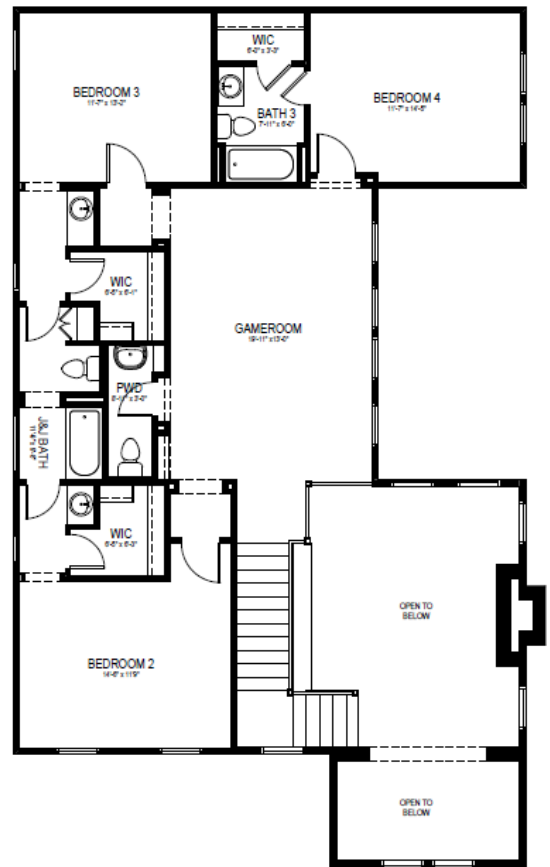

VILLAS AT HOME TOWN

PLAN 3064

Home and community information, including pricing, features, terms, availability, and amenities, are subject to change prior to sale at any time without notice or obligation. Drawings, pictures, photographs, square footages, floor plans, elevations, features, colors, and sizes are approximate for illustration purposes only and will vary from the home as built. Please consult a Peyton Thomas Homes representative for additional information, disclosures, and disclaimers.

ELEVATION "A"
TEXANA FARMHOUSE

ELEVATION "B"
GULF COASTAL

ELEVATION "C"
EUROPEAN ROMANTIC