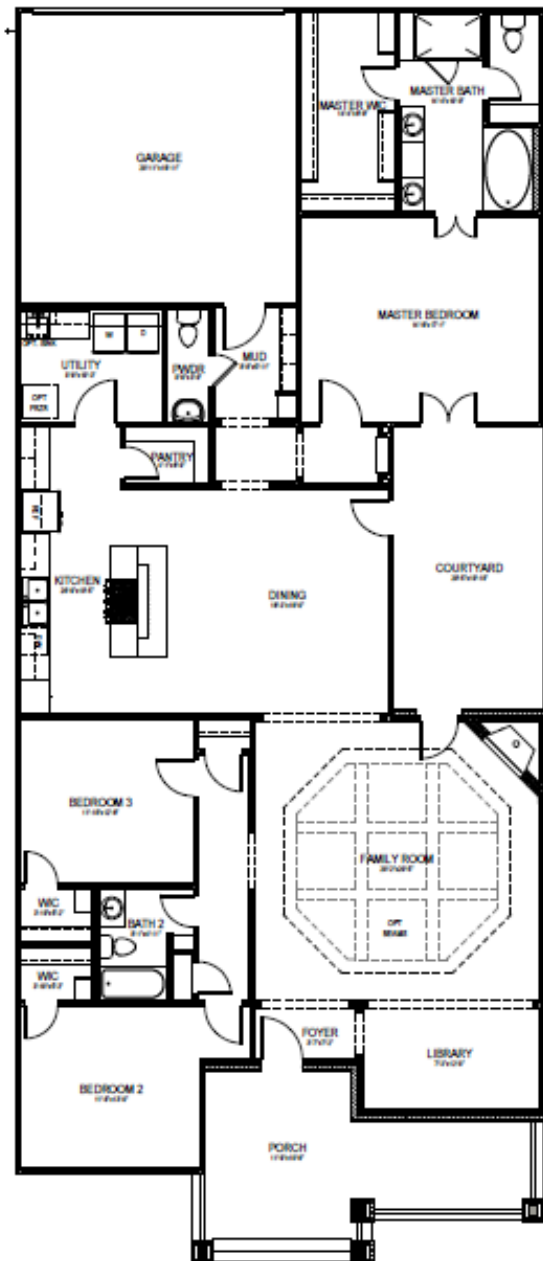

VILLAS AT HOME TOWN

PLAN 2430

Home and community information, including pricing, features, terms, availability, and amenities, are subject to change prior to sale at any time without notice or obligation. Drawings, pictures, photographs, square footages, floor plans, elevations, features, colors, and sizes are approximate for illustration purposes only and will vary from the home as built. Please consult a Peyton Thomas Homes representative for additional information, disclosures, and disclaimers.

ELEVATION "A"
CRAFTSMAN

ELEVATION "B"
TEXANA FARMHOUSE

ELEVATION "C"
EUROPEAN ROMANTIC